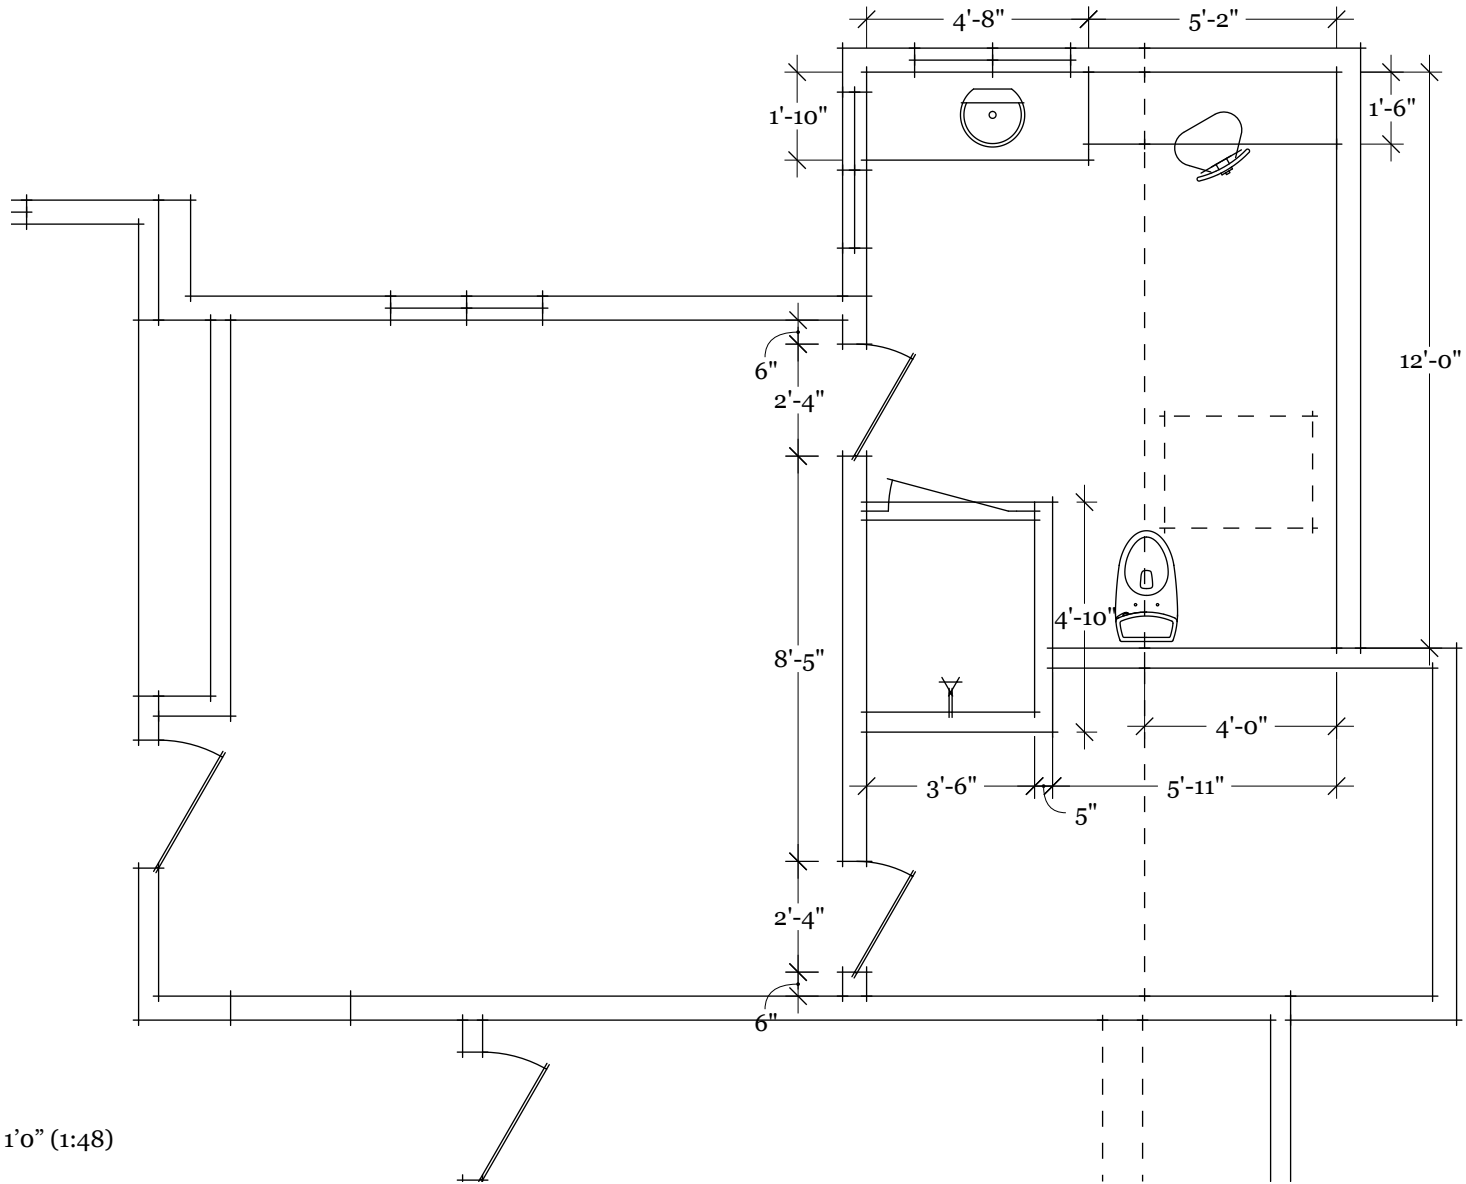

Luxury Full-Service Interior Design

NEW BUILDS | RENOVATIONS | FURNITURE & STYLING

hacketthousestudio.com

Kutasy Residence August 19, 2024

Scale: 1/4" = 1'0" (1:48)

Hackett House Studio
614.301.5344
erin@hacketthousestudio.com
HACKETTHOUSESTUDIO.COM